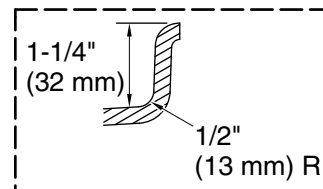

No change in measurements if connected with drain illustrated. (K-7272)

Integral Flange Detail