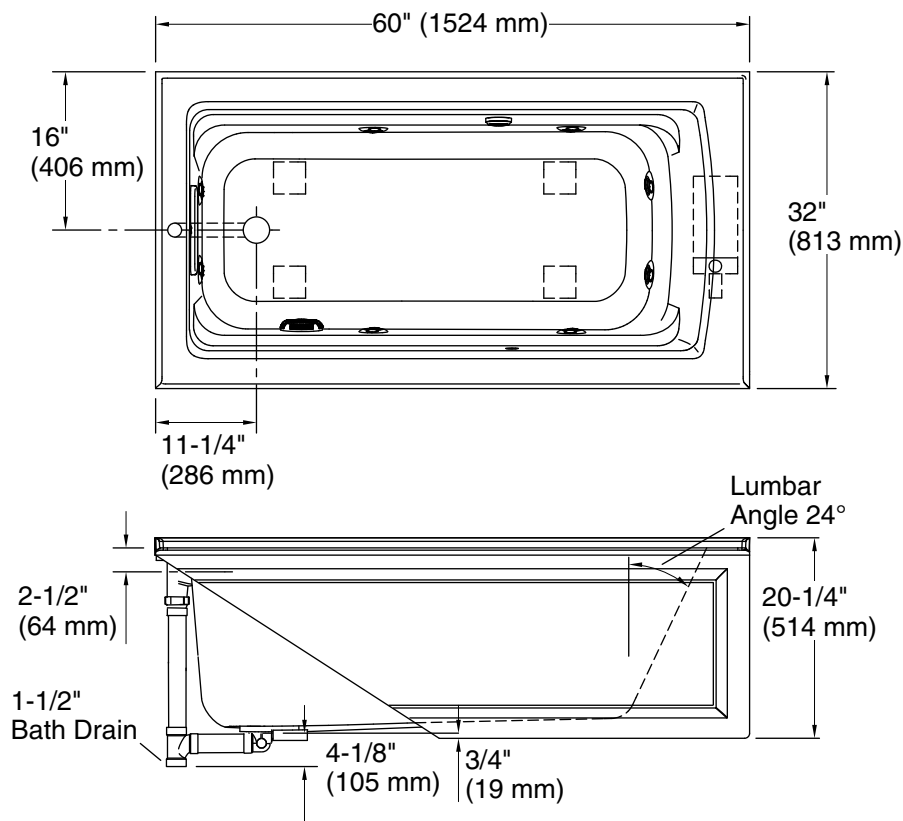

No change in measurements if connected with drain illustrated. (K-7272)

Required Electrical Service

One dedicated circuit required, protected with Class A Ground-Fault Circuit-Interrupter (GFCI). Outside North America, this device may be known as a Residual Current Device (RCD).

Pump, Heated Surface: 120 V, 15 A, 60 Hz

Technical Information

All product dimensions are nominal.

- Installation: Three-wall alcove
- Drain location: Left
- Basin area, bottom: 45-1/8" x 19-11/16" (1146 mm x 500 mm)
- Basin area, top: 52-3/4" x 25-5/16" (1340 mm x 643 mm)
- Weight: 141 lbs (64 kg)
- Minimum floor load: 49 lbs/ft² (239.2 kg/m²)
- Water depth: 15" (381 mm)
- Water capacity: 58 gal (219.6 L)
- Electrical component rating: Pump: 120 V, 7 A, 60 Hz
  Heated Surface: 120 V, 0.5 A, 60 Hz
- Pump speed: Single

Notes

- Measure your actual product for rough-in details.
- Install this product according to the installation instructions.
- The hot water supply should be 70% of the capacity of the bath or greater. Installations will vary.
- ADA compliant when installed to the specific requirements of these regulations.