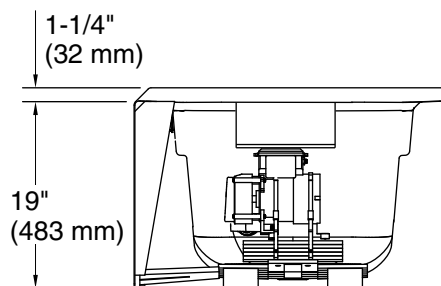

Required Electrical Service

One dedicated circuit required, protected with Class A Ground-Fault Circuit-Interrupter (GFCI). Outside North America, this device may be known as a Residual Current Device (RCD).

Pump, Heated Surface: 120 V, 15 A, 60 Hz

Technical Information

All product dimensions are nominal.

- Installation: Three-wall alcove
- Drain location: Left
- Basin area, bottom: 45-1/8" x 19-11/16" (1146 mm x 500 mm)
- Basin area, top: 52-3/4" x 25-5/16" (1340 mm x 643 mm)
- Weight: 141 lbs (64 kg)
- Minimum floor load: 49 lbs/ft² (239.2 kg/m²)
- Water depth: 15" (381 mm)
- Water capacity: 58 gal (219.6 L)
- Electrical component rating: Pump: 120 V, 7 A, 60 Hz
  Heated Surface: 120 V, 0.5 A, 60 Hz
- Pump speed: Single

Notes

- Measure your actual product for rough-in details.
- Install this product according to the installation instructions.
- The hot water supply should be 70% of the capacity of the bath or greater. Installations will vary.
- ADA compliant when installed to the specific requirements of these regulations.